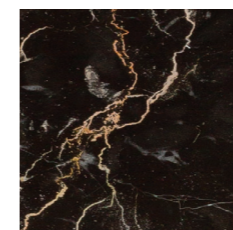

TS_54
Dark gray matte cotton
Cotone grigio scuro matte

TS_33
Pink taffeta
Taffeta rosa

TS_31
Cream satin
Raso crema

TS_42
Blue satin
Raso blu

MARBLE & LEATHER

CALACATTA

MARQUINIA

PORTORO

GALUCHAT
Dark Gray
Collection Flute

LEATHER
Black
Collection New Flow

METAL FINISH

L_15
Satin gold varnish
Verniciatura oro satinata

F_10
Natural Brass
Ottone Naturale

F_21
Polished copper finish
Finitura rame lucido